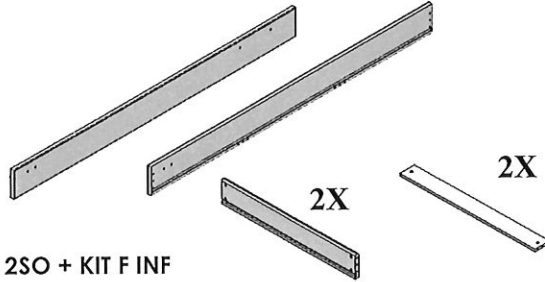

Colis 1

REF. DISCO 1 SUP 90F 2SO + KIT F INF

Colis 3

REF. DISCO 1 SUP 90F 2SO + KIT F INF